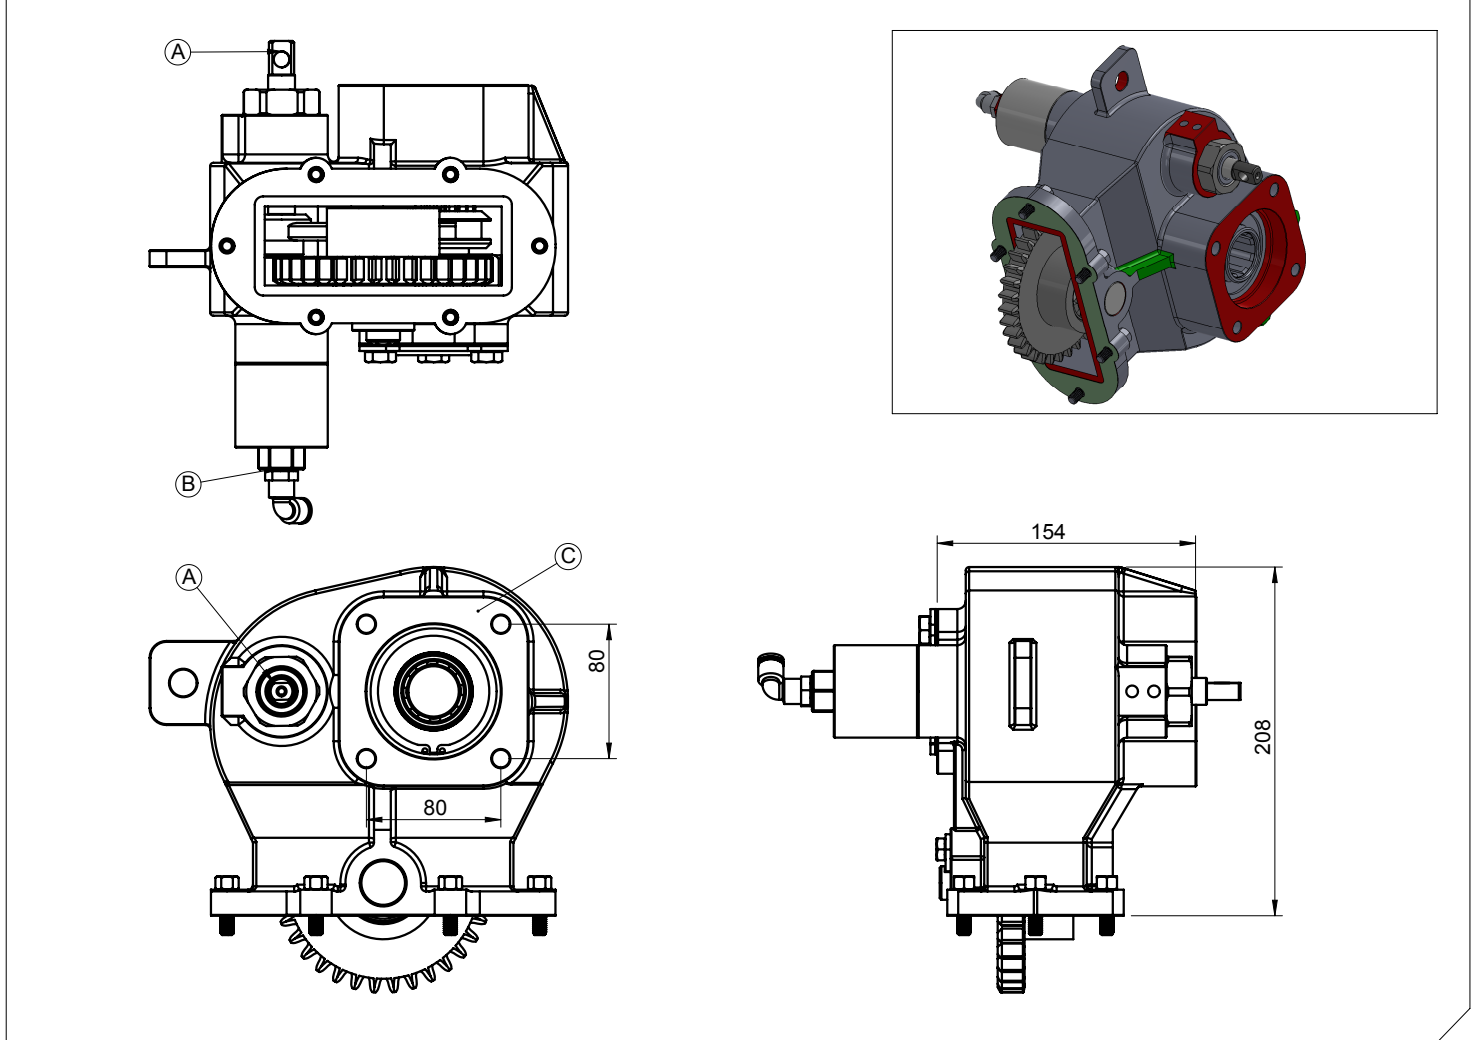

Vehicle Type	Toyota Land Cruiser
Gearbox Type	8/80 - 01/90 6-Loch symmetrisch

Product Code	TYT.03.HJ45
---------------------	--------------------

Products Views

Component Details

A : Mechanic Control
 B : Air Intel R1/4"
 C : Iso 4 Bolt Mtg Adapter

Technical Details

Power	Maximum Torque		Input/Output	Mounting Side	Control Type
	kW	Nm			
40	382	39	1/1.1	Side	Mechanic
				Weight	Sense of Rotation
				13 kg	Opposite of Input